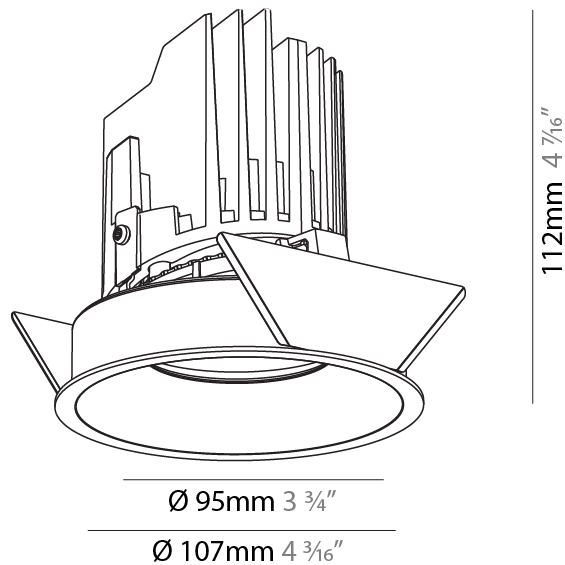

PHYSICAL

Shape: Round
Diameter (mm): 107
Diameter (in): 4 3/16
Height (mm): 112
Height (in): 4 7/16
Ceiling Thickness (mm): 10 / 12.5 / 15
Ceiling Thickness (in): 3/8 or 1/2 or 9/16
Min. Recessing Depth (mm): 130
Min. Recessing Depth (in): 5 1/8
Light Distribution: Adjustable / Downlight
Weight (kg): 0.465
Weight (lbs): 1.03
Fixture Finish: SSR / BKV / CWI / CRY / HAB / UFT / ITA / RUA / FTG / MYG / LOD / PUS / FRO / FUP / KIA / POP / BLS / SPG / MEY / GOH / GUM / CHC / COM / ABZ / JAG / OBR / MOS / ROR
Fixture Material: Aluminum Die Cast
Cut-out Measurements: 98mm / 3 7/8"

ELECTRICAL

Lamp Type: LED (Zhaga Standard)
Input Wattage (W): 16.5
Total Output Wattage (W): 13
Dimming: Tri-Mode (Non-Dimming and Phase Dimming (120Vac only) and 0-10V Dimming)
Driver Included: No
Driver Location: Recessed Housing
Driver Type: Constant Current - Universal
Driver Class: Class 2
Housing: See components
Input Voltage (V): 120 - 277
Constant Current (MA): 500

LED

Number of LEDs: 1
Color Temperature (°K): 2700 / 3000 / 3500 / 4000
Max. Delivered Lumen (lm): 1130 / 1180 / 1235 / 1260
Nominal Lumen (lm): 1386 / 1438 / 1511 / 1542
CRI: >90 CRI
Lamp Life (hrs): 50000

OPTICAL

Reflector: 20 / 40 / 60
Adjustability: Rotational 355°, Tilt 10°

RATINGS AND CERTIFICATIONS

Certified By: Certified for North American Standards
IP rating: IP54